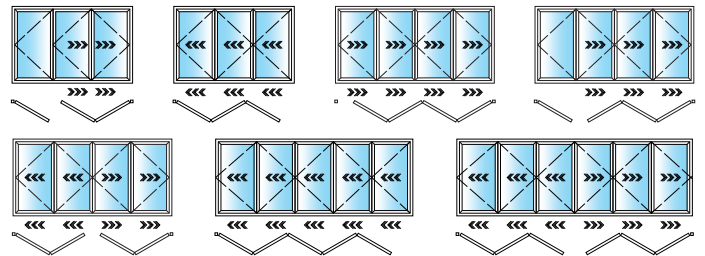

Threshold Section

DV14 Outer Frame, DV220 Sash, UN3160G Quick-Glaze Bead