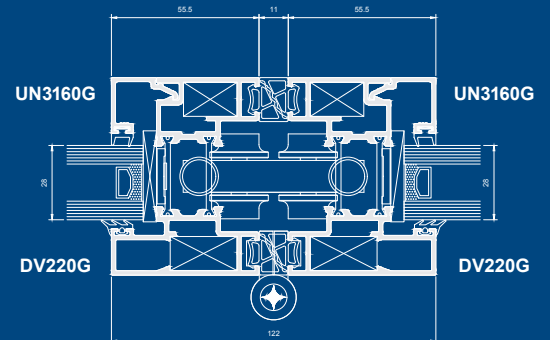

Visofold 1000 Slim

Smart's Visofold system is the UK's most popular aluminium bi-fold door range, with the latest addition, the new Visofold 1000 Slim, delivering a range of benefits for the fabricator, installer and end user. Featuring new slimmer profiles, the sightlines of Visofold 1000 have been reduced by 10mm to 122mm, to make the glazed area even larger, an important consideration for projects both large and small.

For installers, the Visofold 1000 Slim's new, Quick-Glaze Bead featuring integrated gasket are simply tapped-in on site, without the need to use a wedge gasket, making the installation and glazing process faster, more straightforward and more cost effective.

Visofold 1000 Slim sash profiles are now available with optional integrated gaskets designed to speed the fabrication process. Note, DV220G & DV221G sashes when used with UN3160G Quick Glazed Bead are suitable for 28.8mm glazing only.