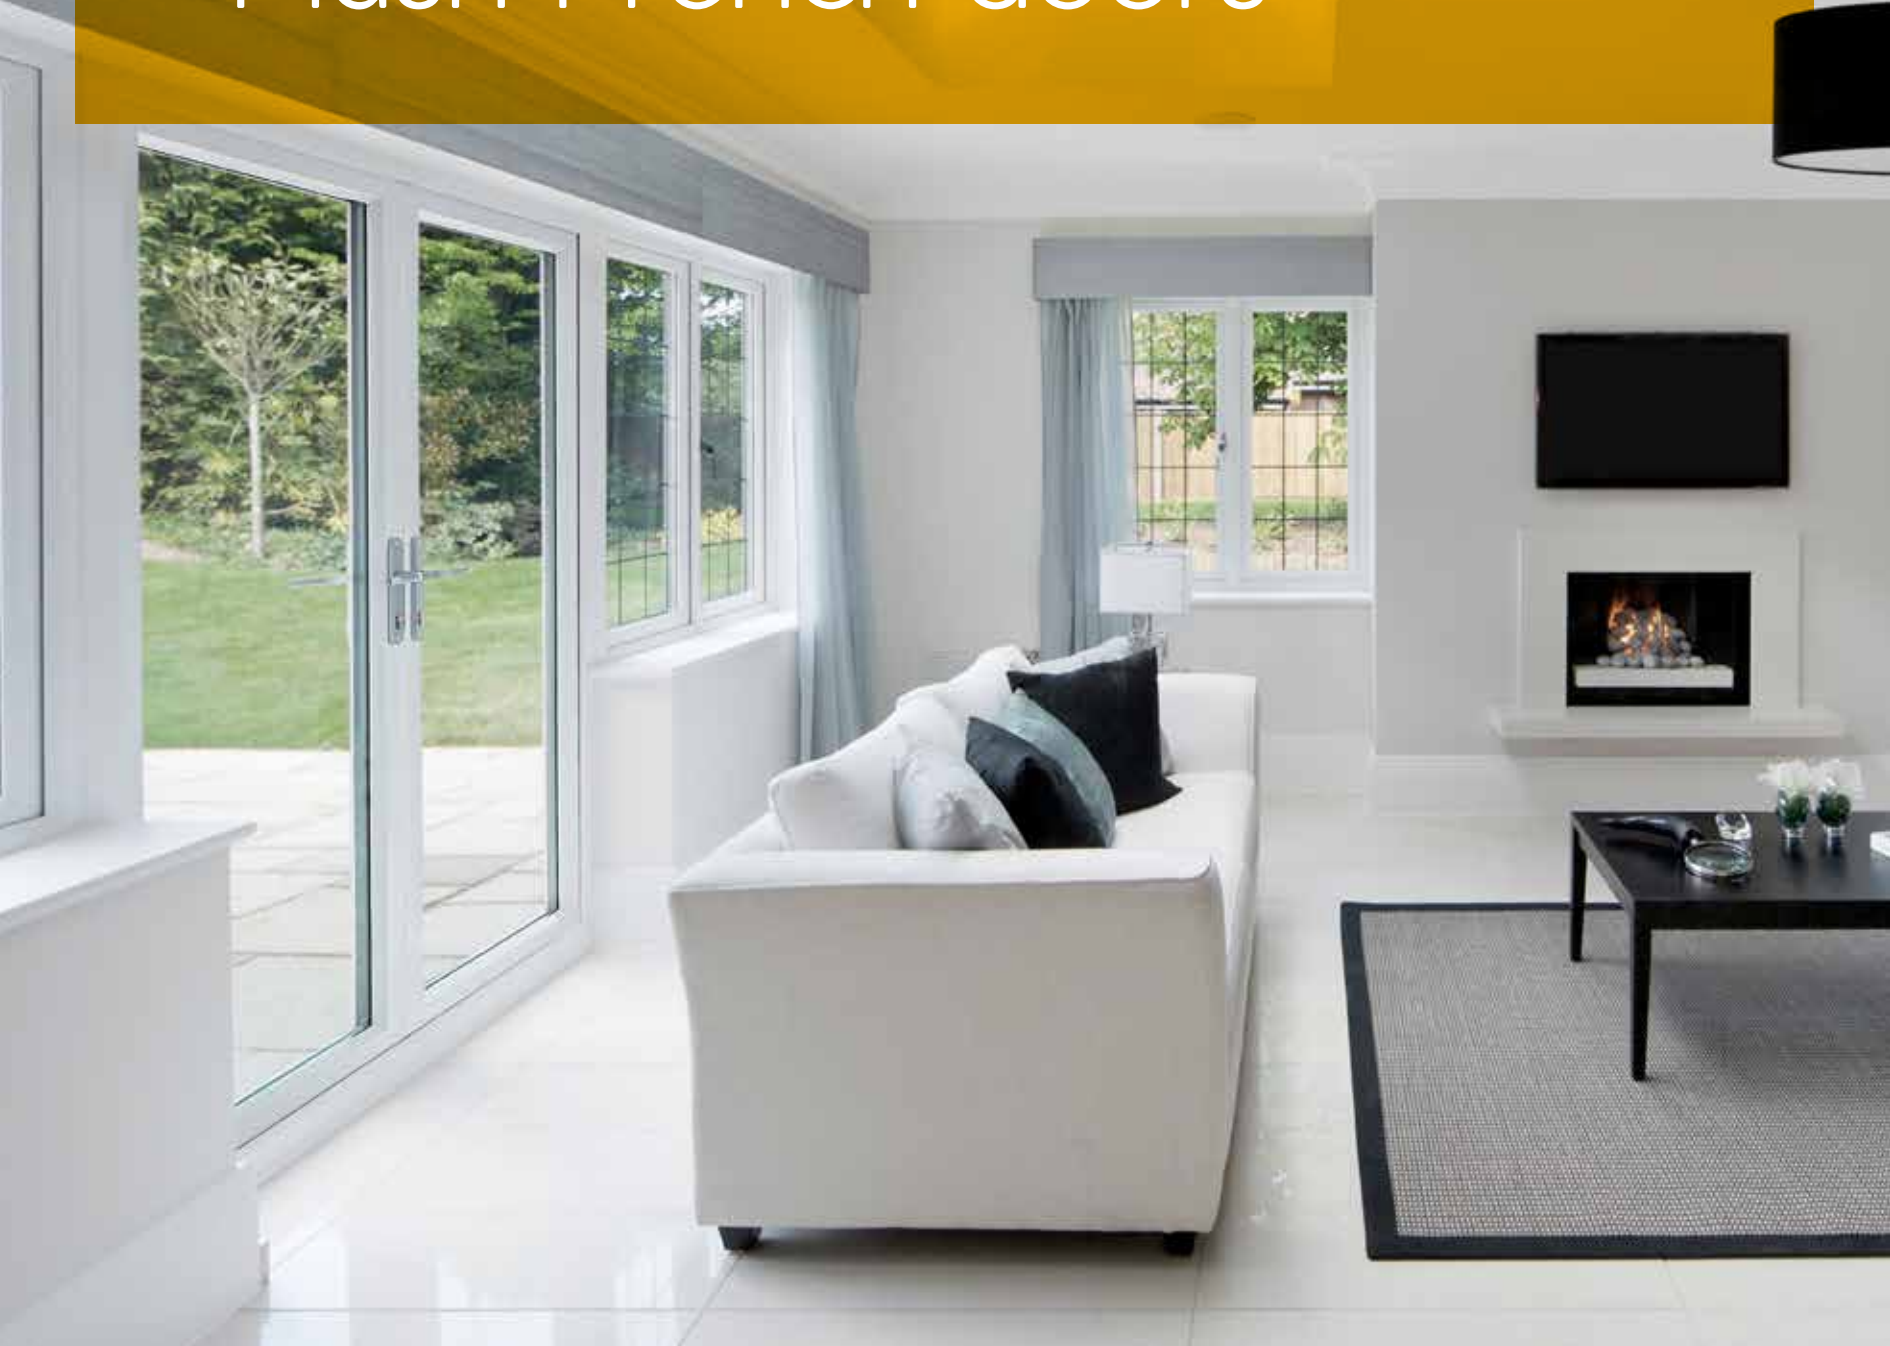

# Flush French doors

The French door remains the most popular choice of lifestyle door with consumers, and the design hasn't changed a lot in the past 30 years. However, homeowners now have a new option – a flush sash panoramic French door.

The new door design uses the slim, stylish profile and attractive chamfered glazing rebate of our Aspect bi-fold door system. The contemporary flush finish and super slim sightlines are only part of the story, though. With no bulky, floating dummy mullion to interrupt the full width glazing, there's a truly panoramic view to be enjoyed from inside the house.