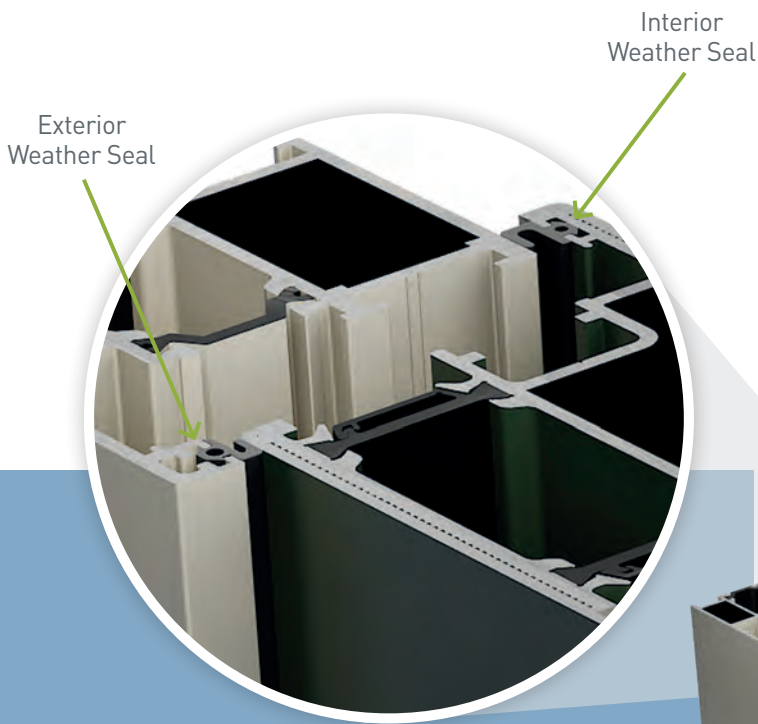

# Our Doors Are 36% Thicker

than GRP (Glass Reinforced Plastic), composite doors

With a thickness of 60mm (compared to 44mm for GRP composite doors) our aluminium composite door leafs provide superior strength and security. They present a powerful visual and physical deterrent to potential intruders.