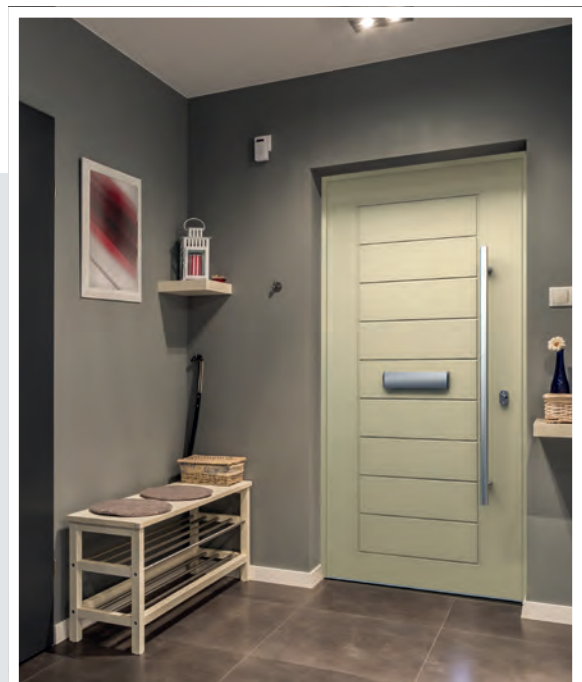

KEY SECURITY FEATURES

- All our doors meet the requirements of PAS24, the industry's security standard.
- Providing outstanding security, 3* cylinder are fitted as standard to all our doors.
- Manufactured from high-strength aluminium, our doors provide a visible deterrent.

Frame & Sash: Sand SEN003