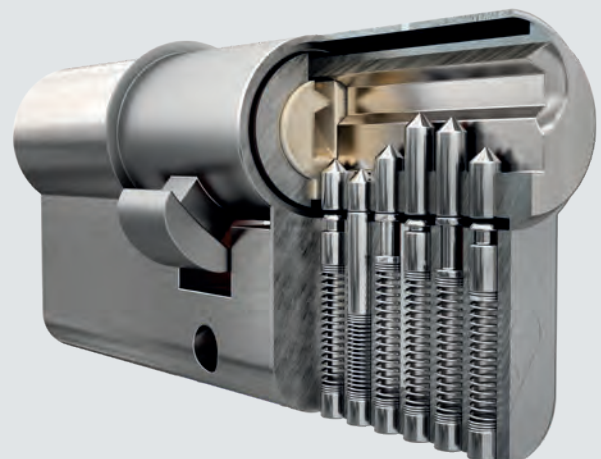

BROADFIELD

The traditional Broadfield design brings a perfect country cottage look to any home

CHOOSE YOUR SECURITY

Our anti-burglar guarantee means that if your home gets broken into via the cylinder, and your insurance company won't pay out – we will pay up to £4,000 to cover the cost of stolen goods.

ANTI-SNAP

ANTI-BUMP

ANTI-PICK

ANTI-DRILL