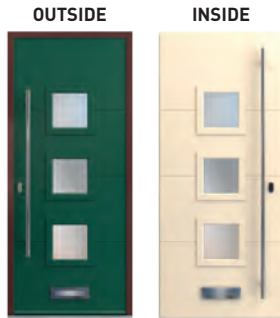

COLOUR YOUR DOOR

What are my options?

Choose Your Door Colour

Choose the perfect colour combinations for your door and frame to suit your home's colour schemes. Complement or contrast with your existing colour palette.

You can choose your perfect door colour (or colours), with the same on the inside and outside of your door, or two different colours – the choice is entirely yours.

Choose Your Frame Colour

Again you can choose to have the same colour on both sides of the frame, or different ones. And you can choose to match the colour (or colours) of your door; if you do, it will be a perfect match.

Inset Image: **Frame:** White KL010
Sash: Steel Blue