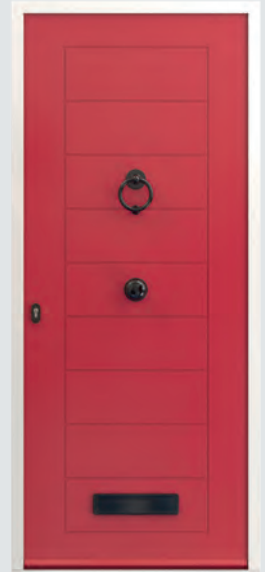

# PORTOBELLO

*Impressively stylish, this new door brings classical elegance to the Signature range*

Frame & Sash: Melon Yellow CTN007

Frame: White KL010  
Sash: Steel Blue SEN028

Frame & Sash:  
Platinum Grey SEN016