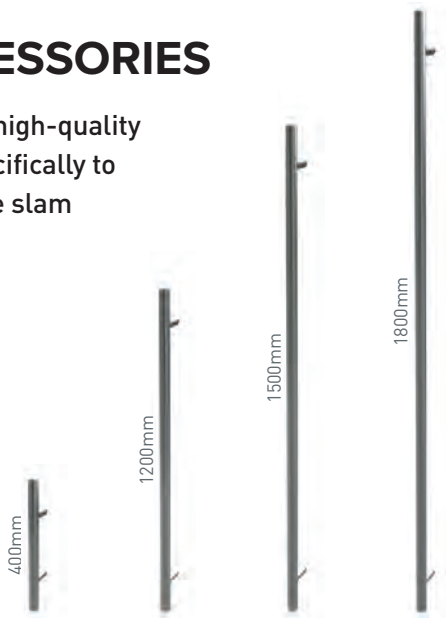

LONG BAR HANDLES

(Stainless Steel)

Mitre Lever on Oval Rose

(Stainless Steel)

(Stainless Steel)

(Stainless Steel)

INTERIOR HANDLES

(Stainless Steel)

THE SMART SPARK

A mark of quality

You will see our 'Smart Spark' quality mark stamped on many of our stainless steel accessories.

Whenever you see the Spark, you can be sure the hardware has been designed and thoroughly tested for use with our systems – and that the whole door, including glazing and accessories, has been tested to all the relevant industry standards.