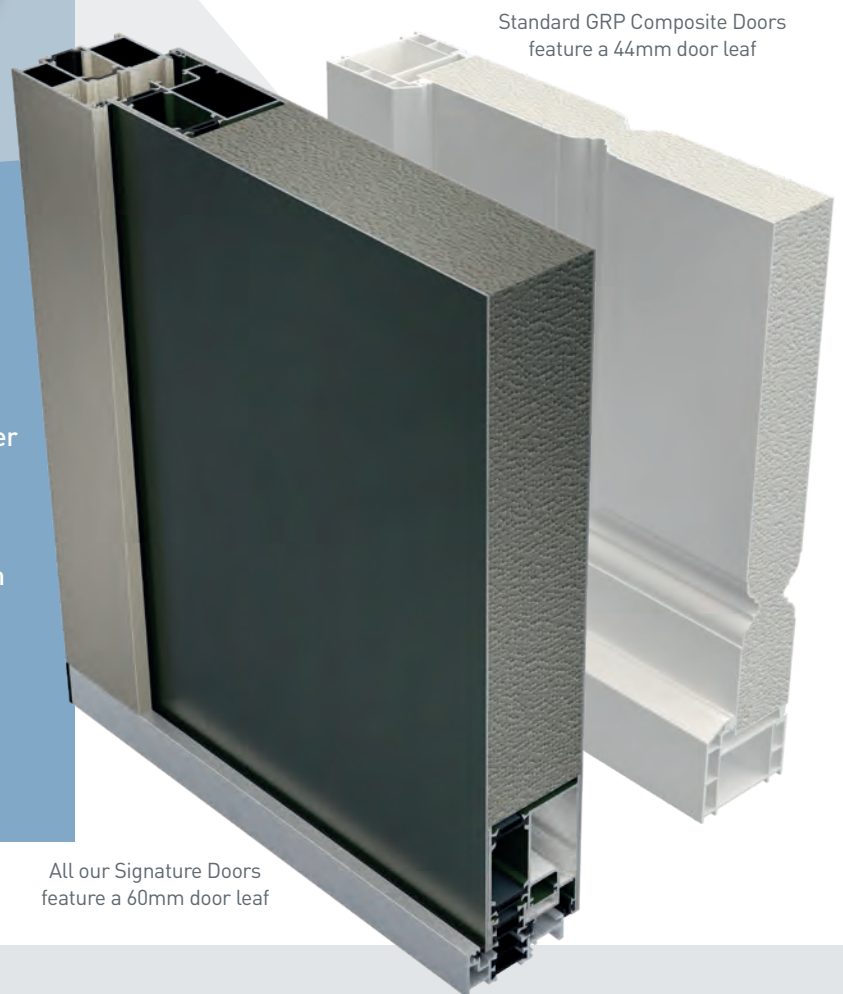

CLASS LEADING WEATHER SEALS

All our doors are finished with two separate weather seals – one inside and one outside – providing superior weather protection as standard.

Our Signature Doors have also been designed with a 'thermal break', which effectively helps prevent cold air from outside coming into your home, and the warmth from inside escaping.

All our Signature Doors feature a 60mm door leaf

Standard GRP Composite Doors feature a 44mm door leaf

KEEP THE WEATHER *and noise out*

All our doors feature the added assurance of two weather seals, which provides superior weather protection to keep your home warm and energy bills down.

With U-values of 1.4 or better, our doors provide excellent insulation so you and your family will stay warm and comfortable, whatever the weather outside. Signature Doors also provide effective noise reduction to improve the all round comfort of your home.

Woodchester, **Frame & Sash:** Zinc Yellow CTN006