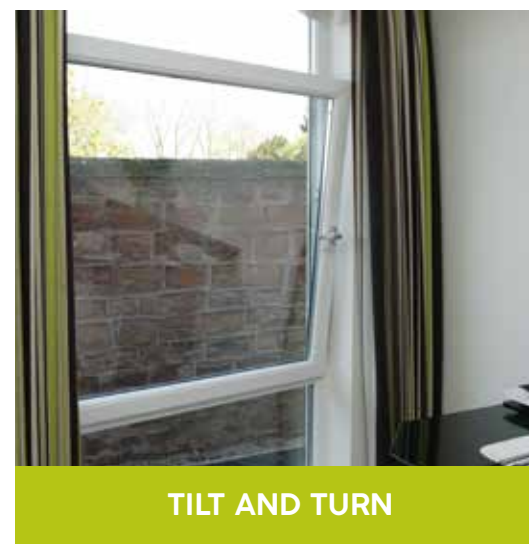

*for the consistent look
even with the window open*

◀ Chamfered windows & French doors in Anthracite Grey

Styles to suit every home

A welcome complement

Whether you live in a contemporary city-centre flat, a suburban semi-detached or a quaint country cottage, we offer a window style and feature like Georgian bars, to enhance your home and complement its individual character.

CASEMENT WINDOWS

Right:
Ovolo casement windows
& entrance doors
in Irish Oak

Far right:
Ovolo casement windows
in Cream with Georgian bar

Casement windows

This simple and functional window design is ideal for all types of property. It is the most popular and widely used style of window in the UK. Our casement windows can be either top-hung opening or side-hung opening to suit your requirements, providing excellent ventilation and security. You can choose clean-cut chamfered beading or a more decorative sculpted ovolo finish, according to your tastes, and consider internal or external Georgian bars.