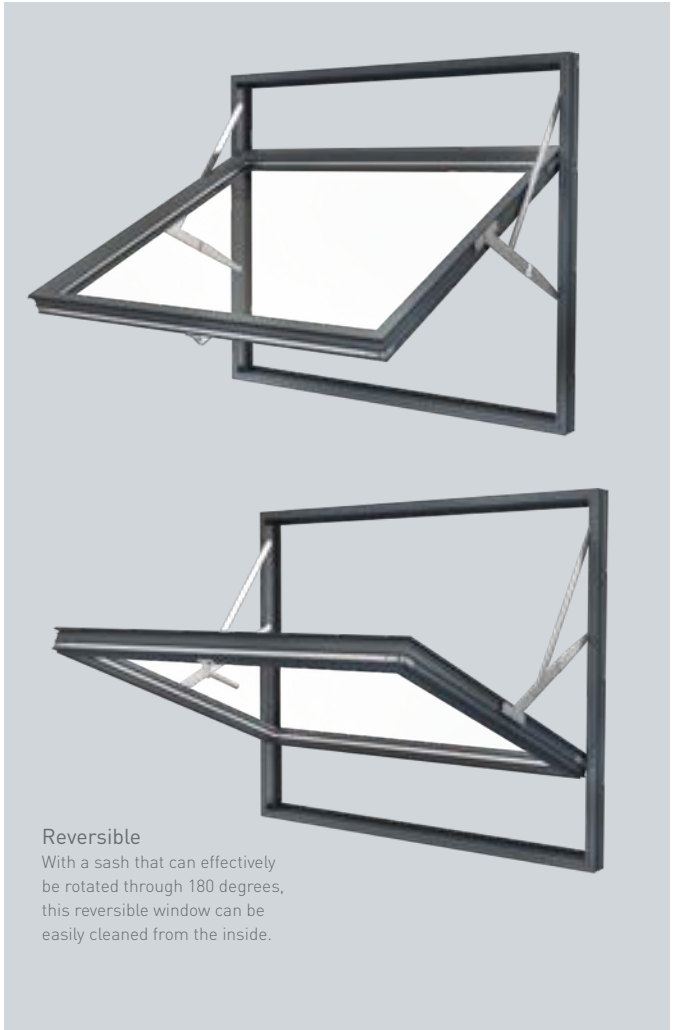

Certified
KM 81580

Certified
KM 81543

Certified
PAS 24:2016

Certified
BS 4873:2016

U Value
1.6W/m²K

Air
600Pa

Water
600Pa

Wind
2400Pa

TH Max Width
2000mm*

TH Max Height
2500mm*

SH Max Width
840mm*

SH Max Height
1500mm*

PL Max Width
2000mm*

PL Max Height
3000mm*

RV Max Width
1500mm*

RV Max Height
1558mm*

*Refer to fabrication manual for correct hardware & size range to PAS24

Alitherm 700

Alitherm 700 is an innovative solution for enhanced natural ventilation, allowing for a balanced, effective airflow whilst maintaining security and safety. The system includes side and top hung casements, parallel opening, as well as a top-swing, reversible option.

- British Standard Kitemark KM81580
- British Standard Kitemark KM81543
- PAS 24:2016
- BS 4873:2016
- Typical U Value 1.6 W/m²K (using 1.0 W/m²K centre pane)
- U Value 1.0 W/m²K (for the reversible using 0.3 W/m²K centre pane)

Parallel Casement
Enabling air to flow through all four sides of the opening, our parallel opening windows are a safe and secure option for natural ventilation.